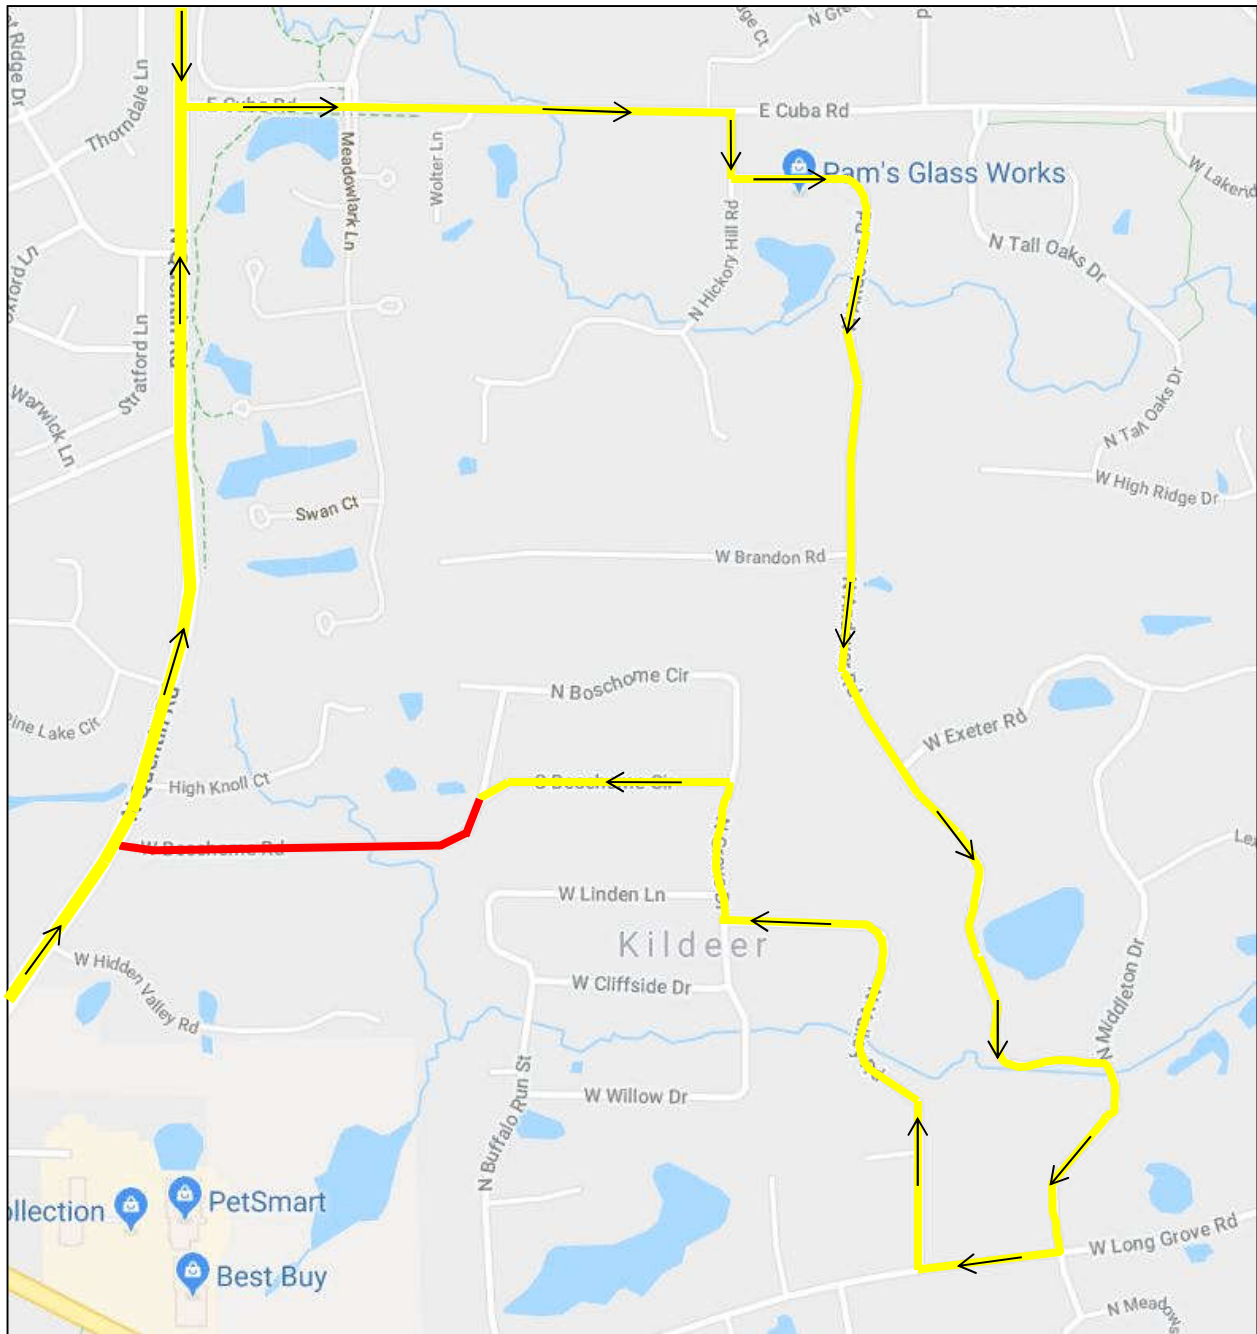

# Boschome Drive Closure Detour

-  Closure (Local access from the east only)
-  Detour Route